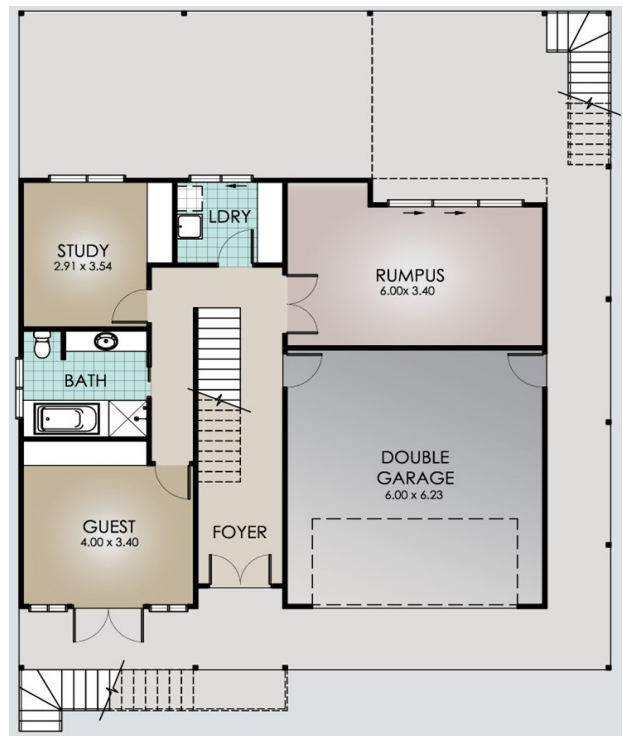

# WILLOW 36

Living Area	249sqm
Verandah & Deck	60sqm
Total Area	349sqm
Width	13.8m
Depth	16m