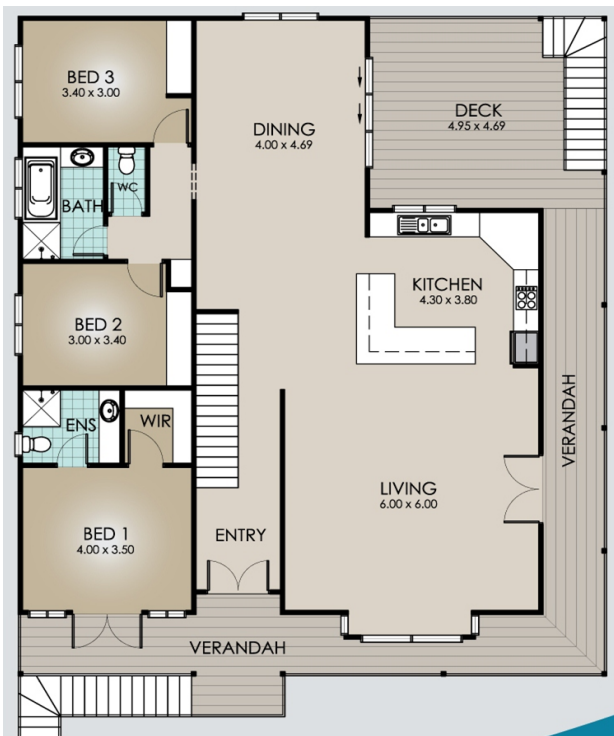

# WILLOW 36

Living Area	249sqm
Verandah & Deck	60sqm
Total Area	349sqm
Width	13.8m
Depth	16m